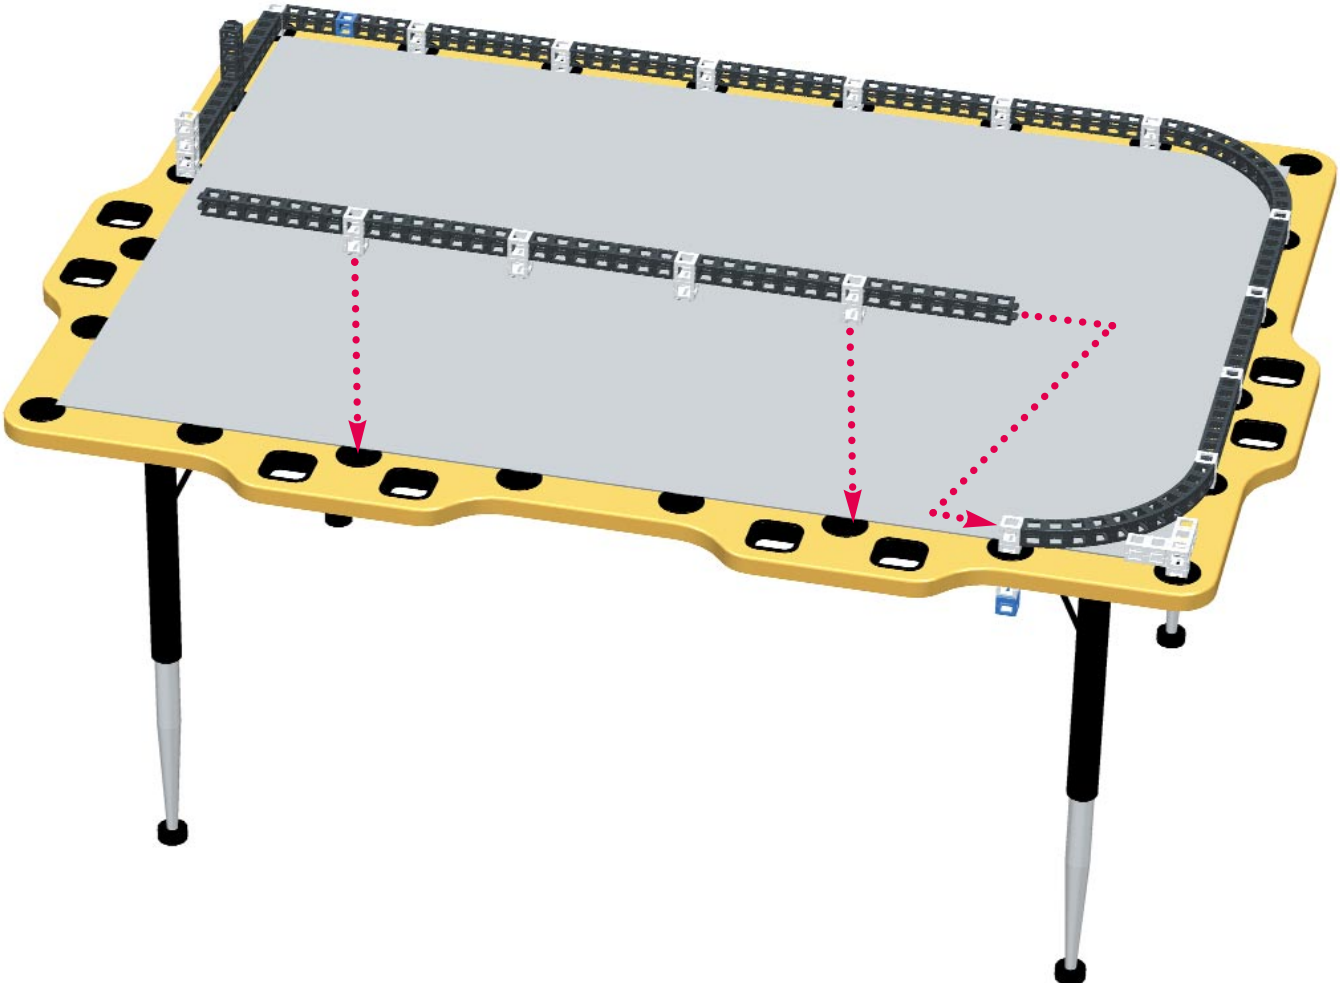

Rail in the Sky

**RC Monorail Start Set + Elevator +
Skip Track + Control Pad + Play Table**

Parts Count Continued

Rail in the Sky

BUILD

Construye
Construis

Bau
Costruite

Bouw
Bygg

1

2

3

4

5

6

7

8

9

10

11

12

13

14

16

17

18

19

20

21

22

24

25

d