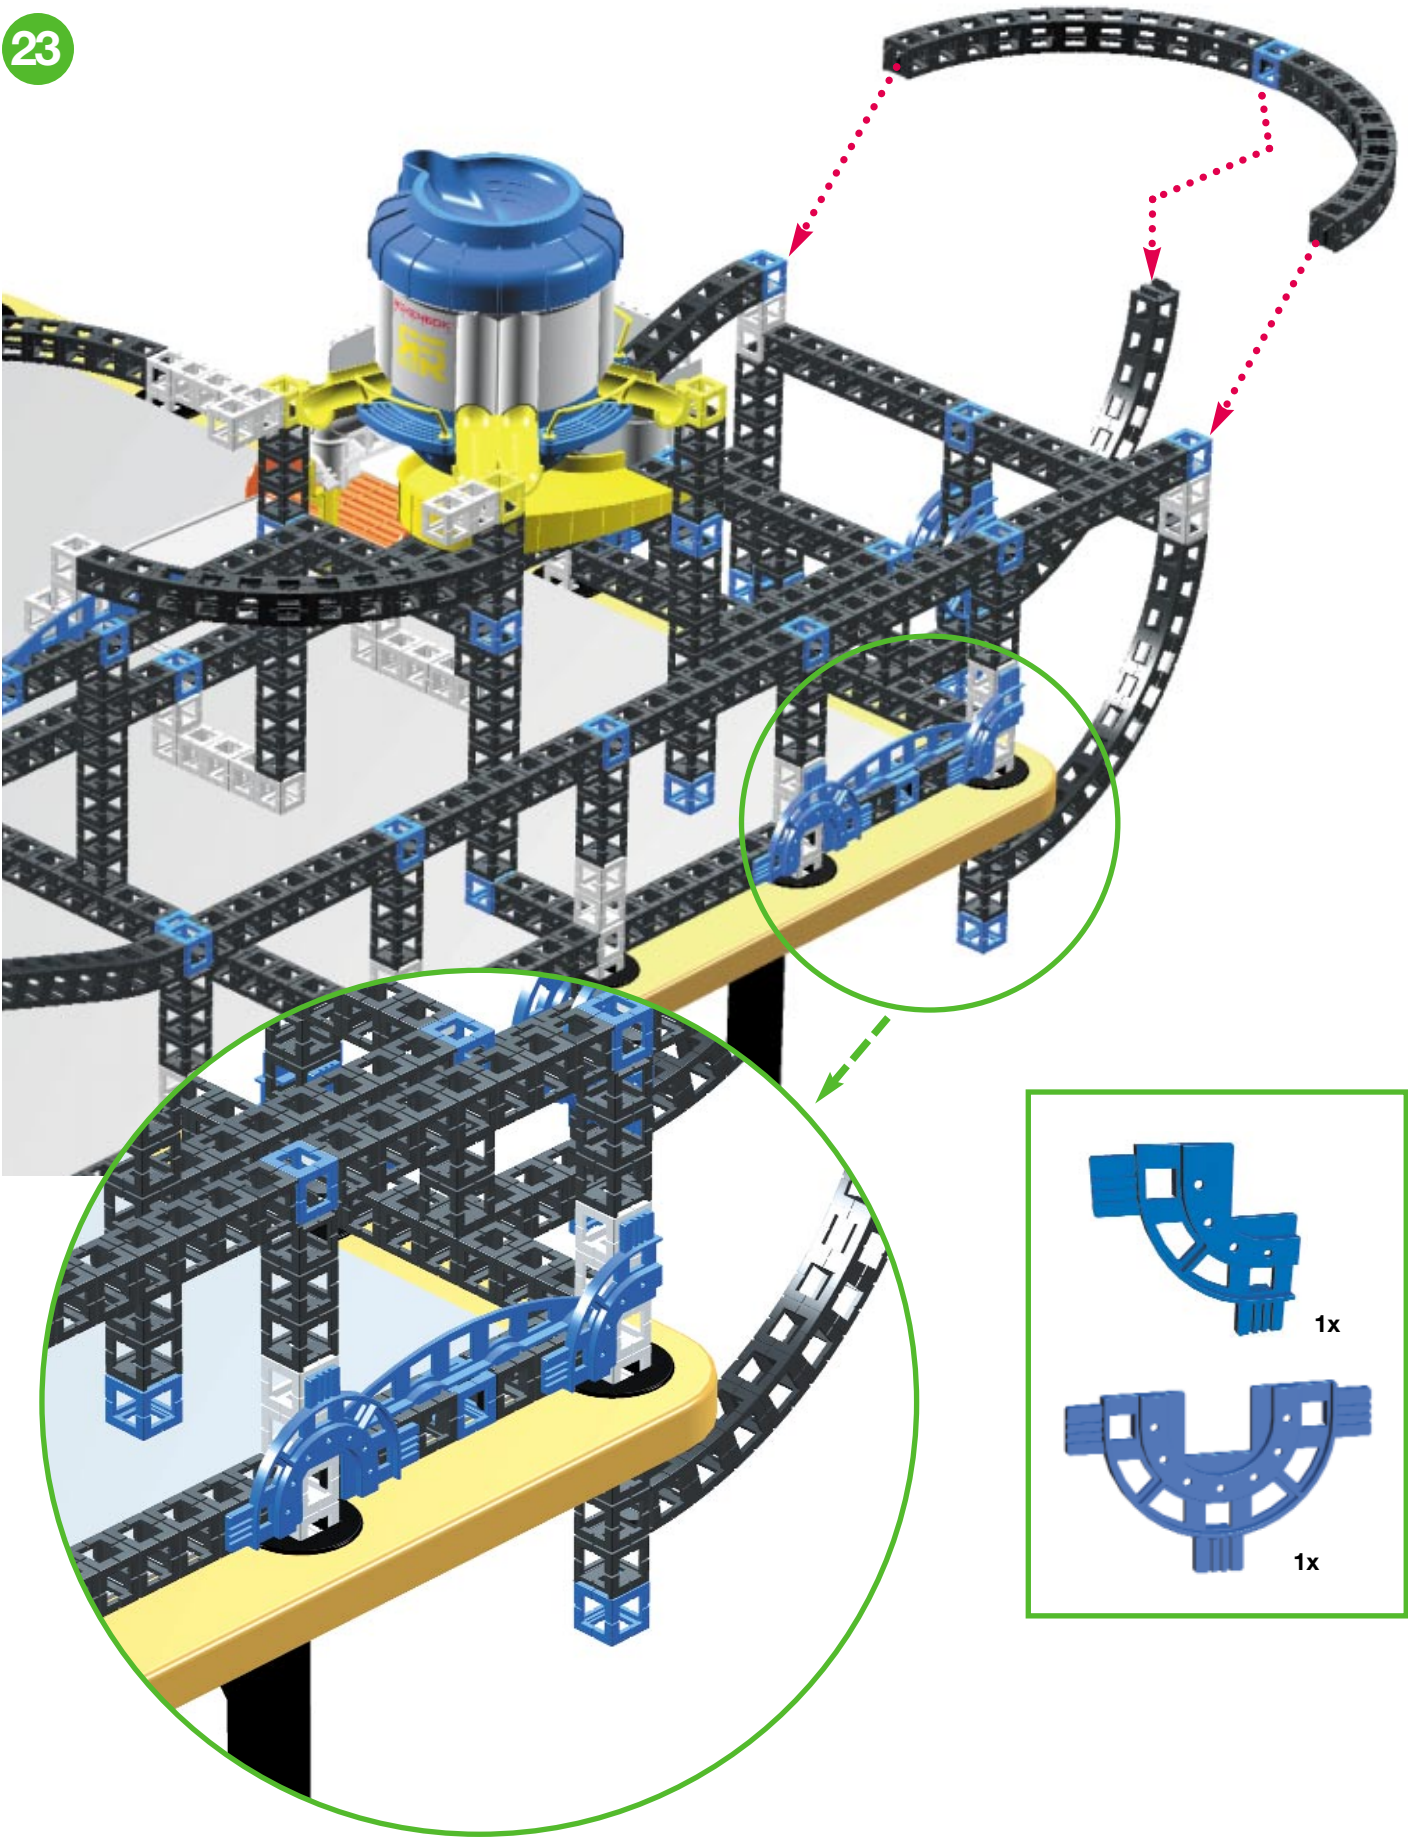

Rail in the Sky

**RC Monorail Start Set + Elevator +
Skip Track + Control Pad + Play Table**

Parts Count Continued

Rail in the Sky

BUILD

Construye
Construis

Bau
Costruite

Bouw
Bygg

18

19

20

21

22

24

25

d