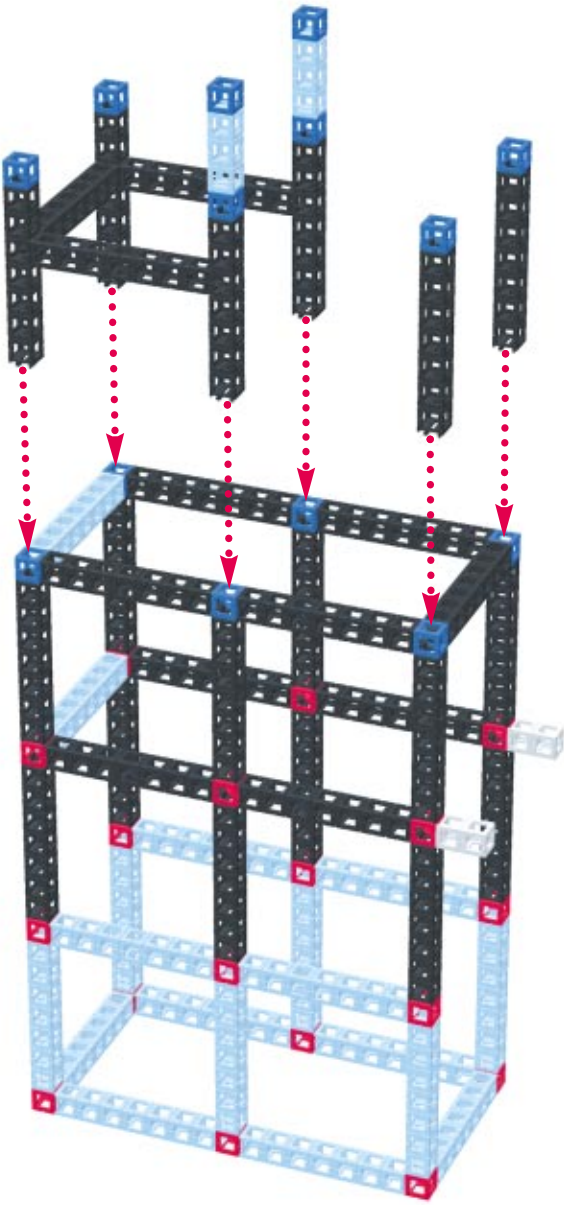

Rail in the Sky

**RC Monorail Start Set + Elevator +
Skip Track + Control Pad + Play Table**

Parts Count Continued

Rail in the Sky

BUILD

Construye
Construis

Bau
Costruite

Bouw
Bygg

9

10

11

12

13

14

16

17

18

19

20

21

22

24

25

d